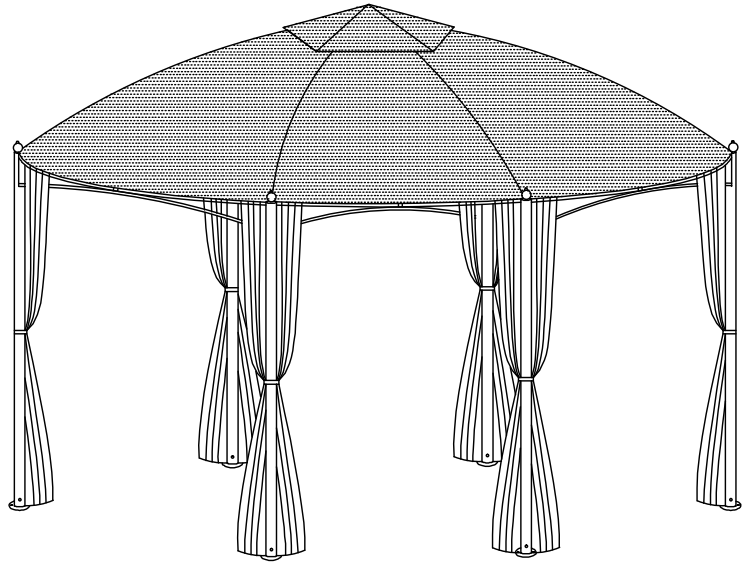

# Assembly Instructions

φ3.6M

This Gazebo is intended for domestic use only.

We recommend assembly by four or more capable adults under light or no wind conditions.