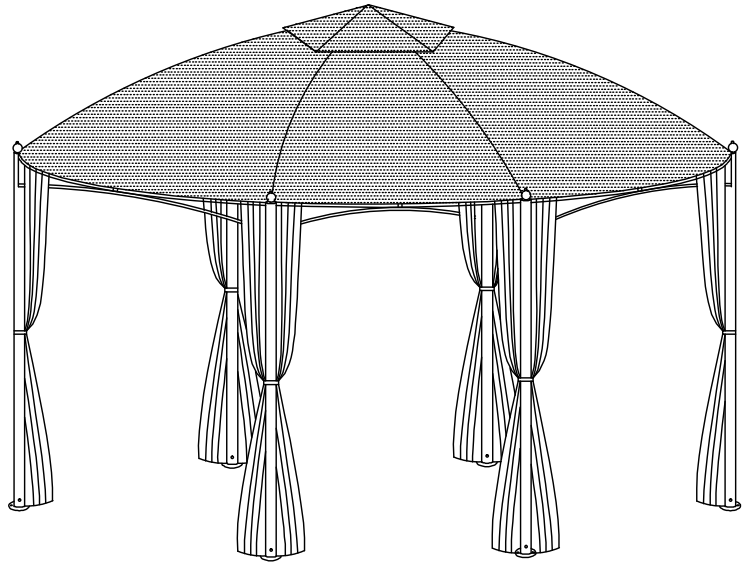

# Steel Round Gazebo

Assembly Instructions - Please keep for future reference

Product Code: 16079